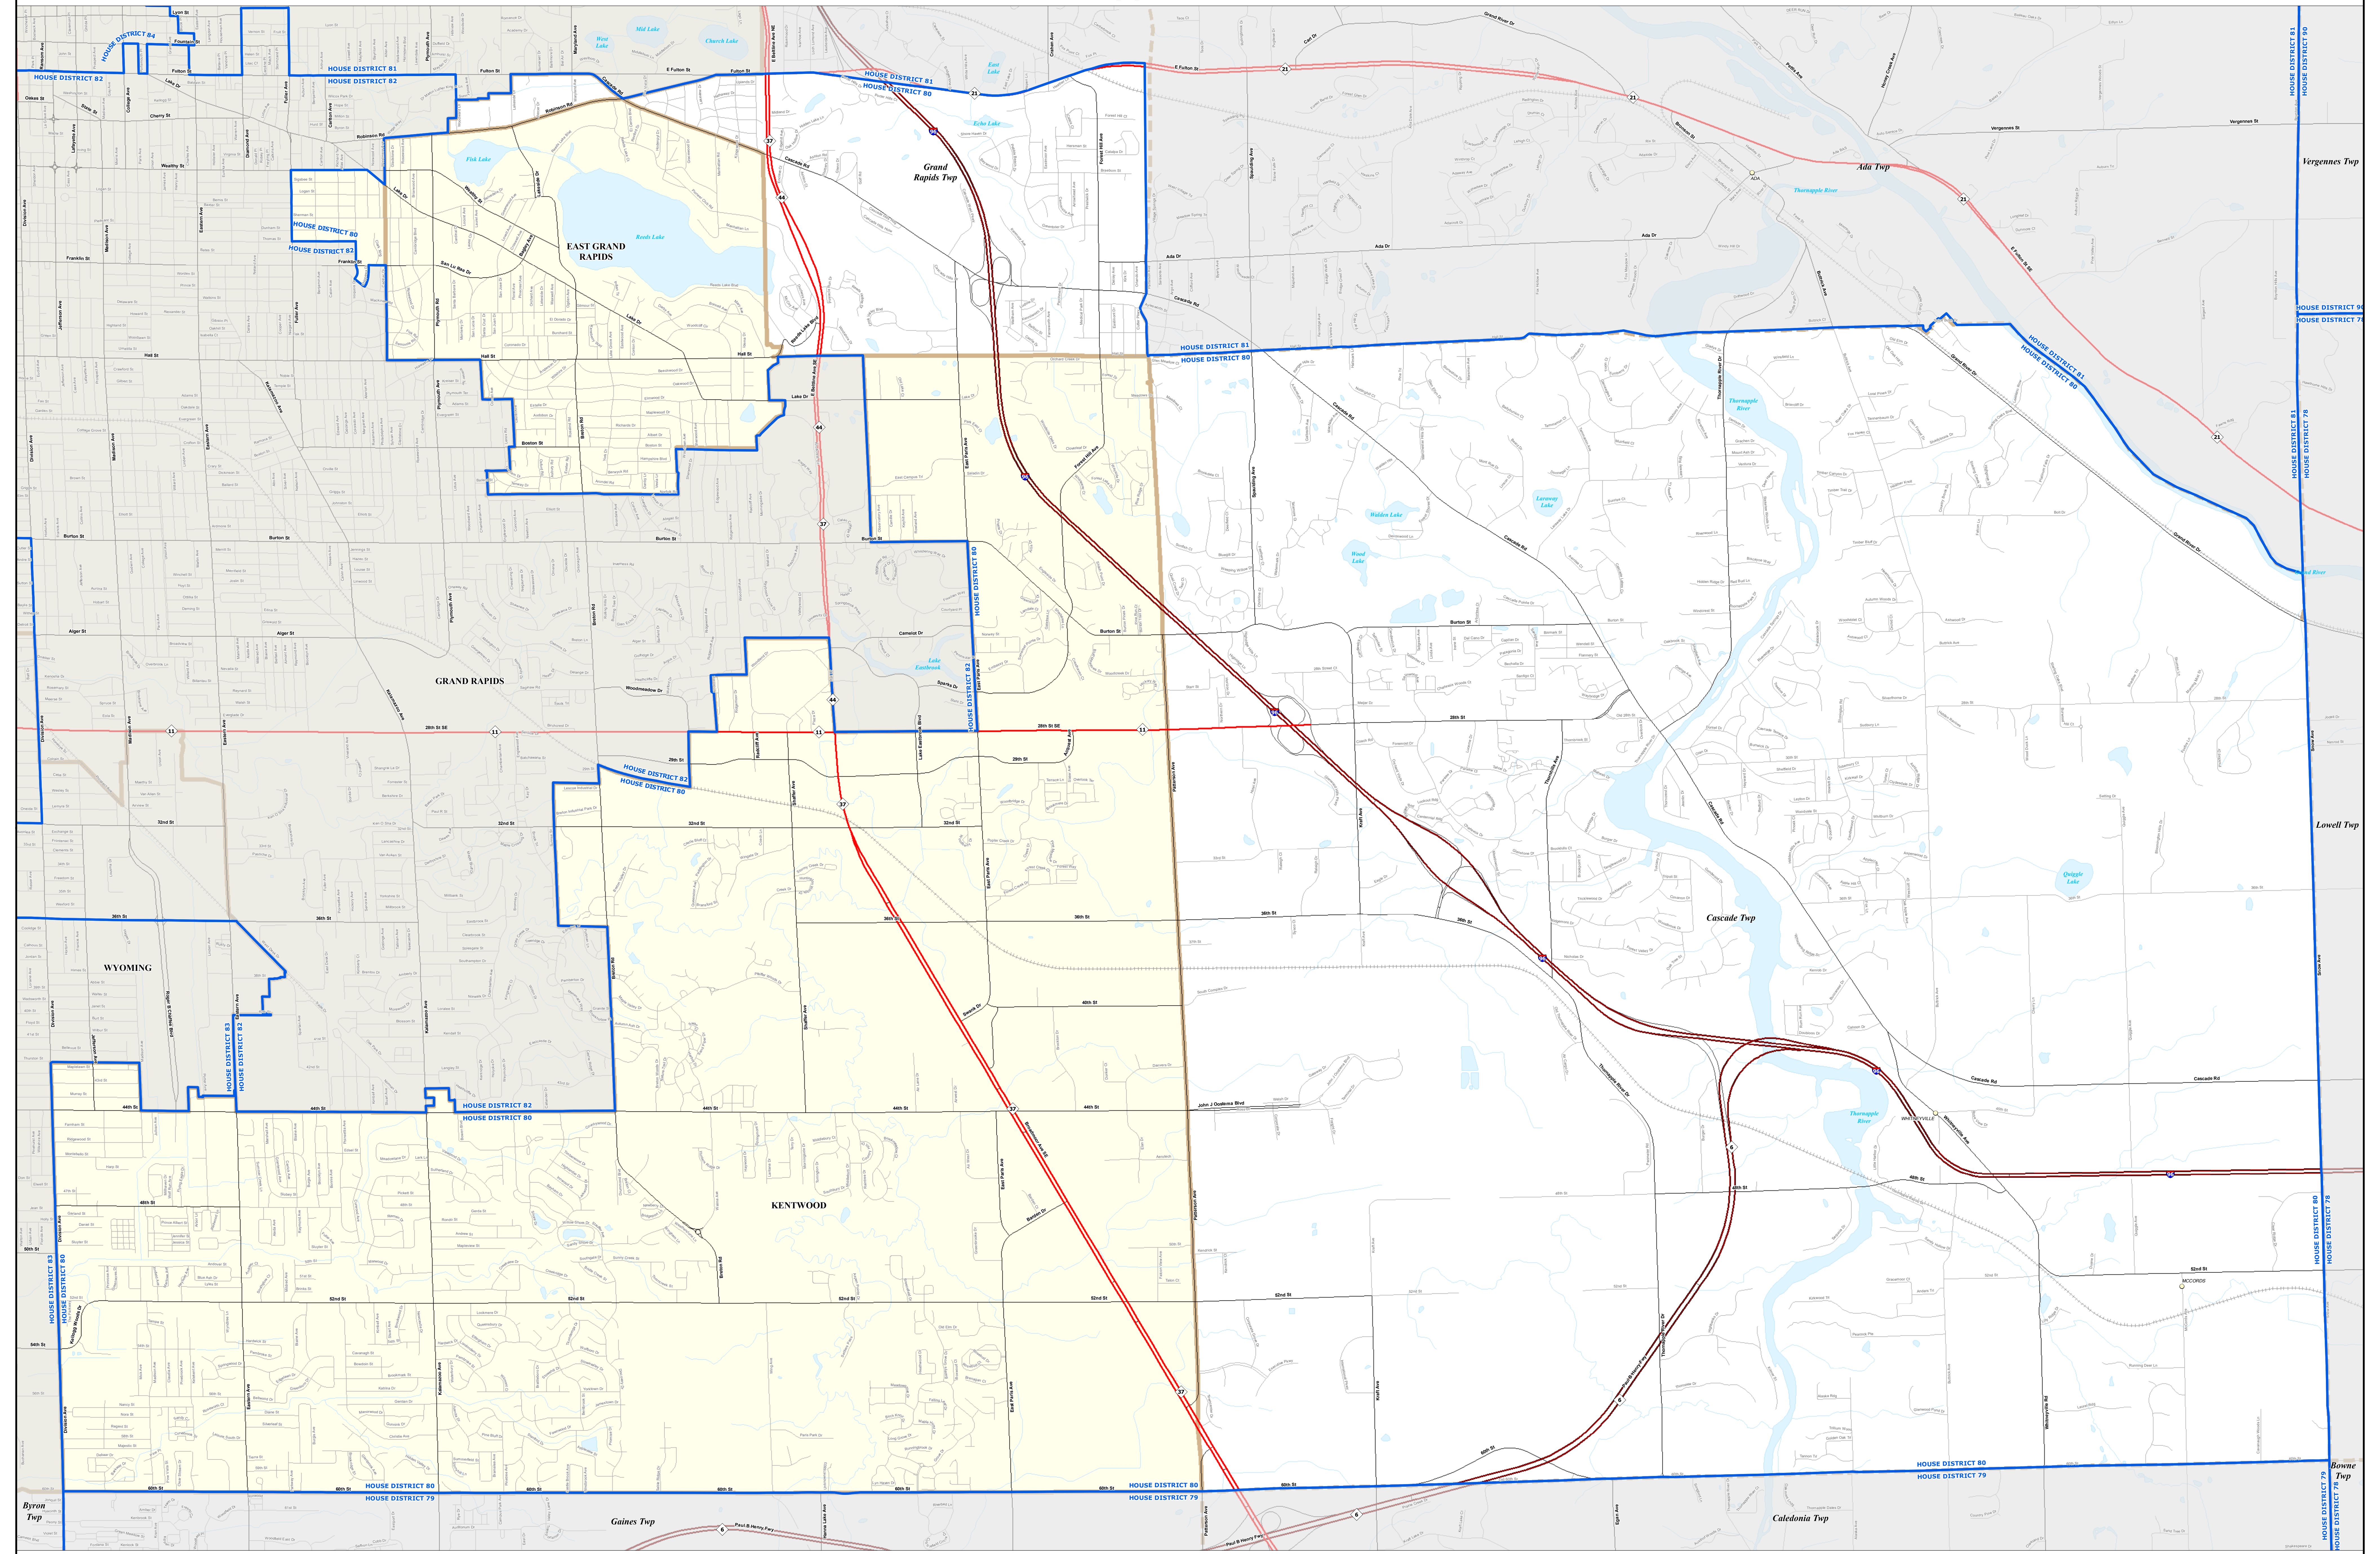

MICHIGAN STATE HOUSE DISTRICT 80

2021 Apportionment Plan

0 1 2 Miles

Legend			
	House District		Township
	City		County
	Village		State
	Unincorporated Place		Freeway
			Highway
			Primary Road
			Local Road
			Railroad
			Water Feature
			River, Stream, or Drain